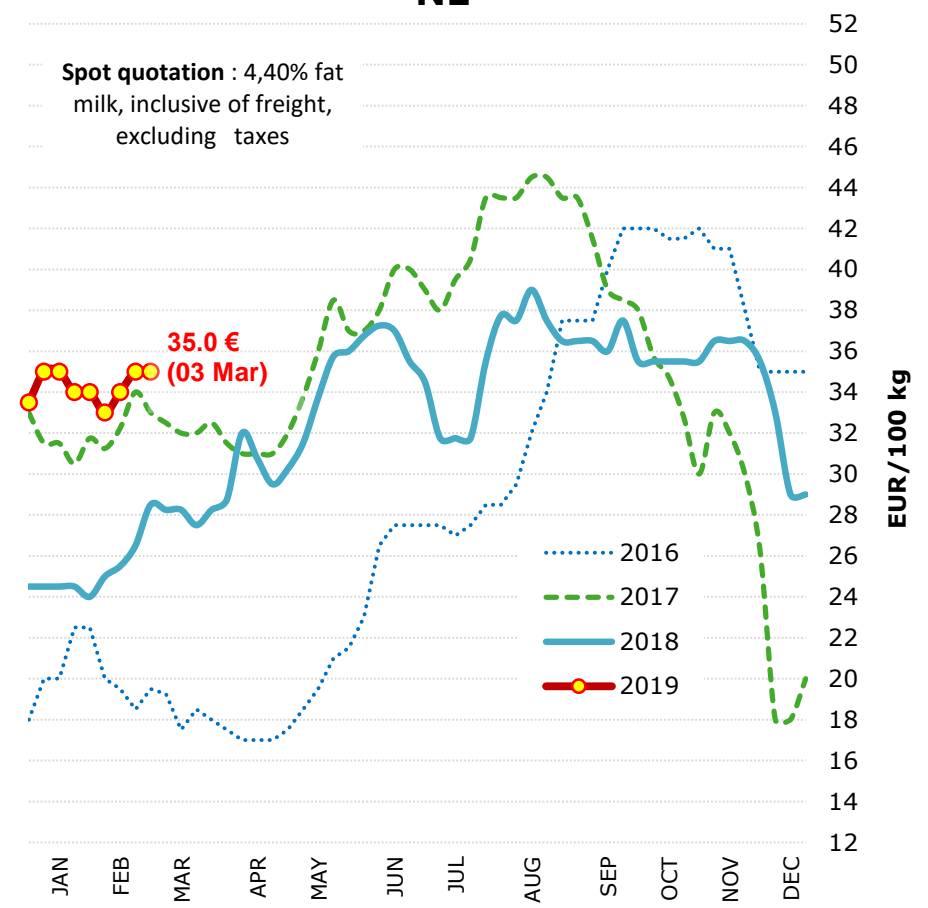

**WEEKLY Milk Spot Prices**  
- IT, Lodi -

Source : Clal.it

**WEEKLY Milk Spot Prices**  
- NL -

Source : Clal.it

# MONTHLY Milk Spot Prices (NL and IT)

Source : Clal.it

Last update: 05.03.2019