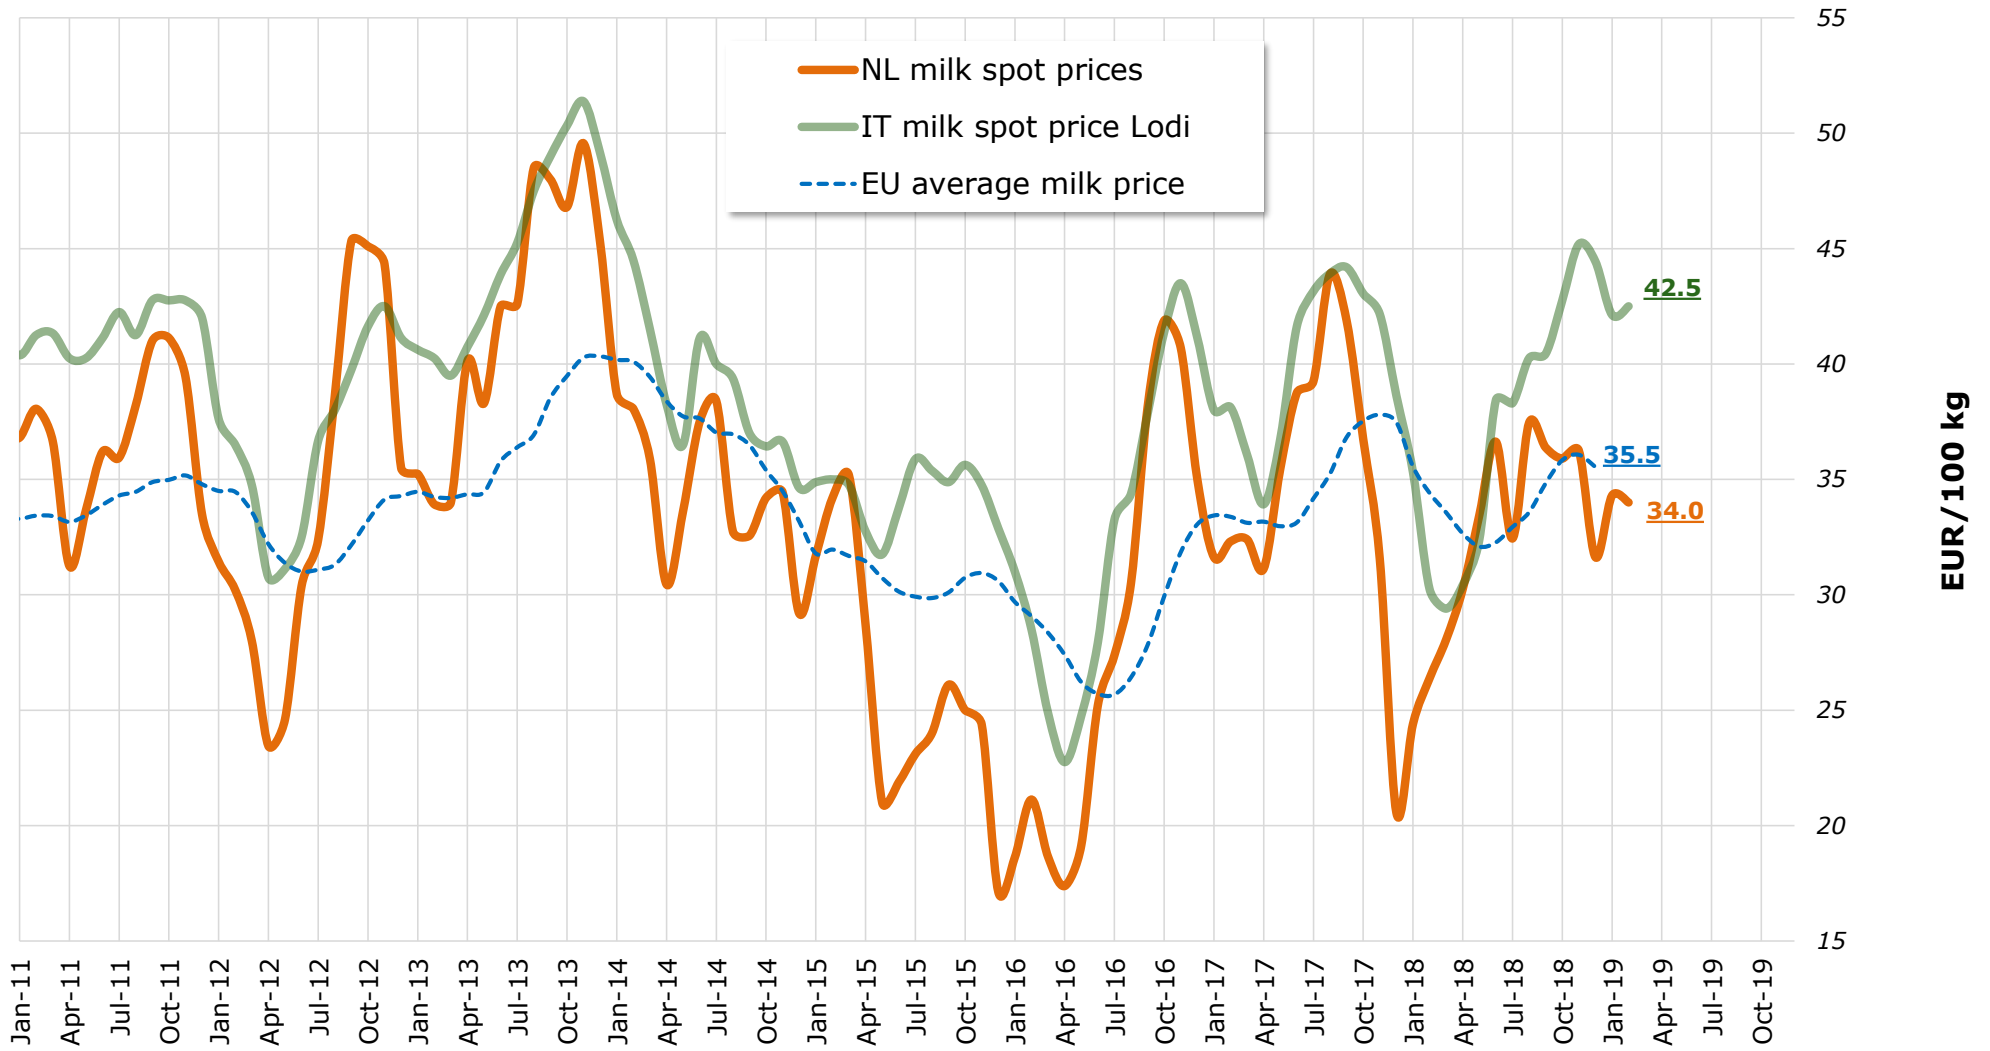

**WEEKLY Milk Spot Prices**  
- IT, Lodi -

Source : Clal.it

**WEEKLY Milk Spot Prices**  
- NL -

Source : Clal.it

# MONTHLY Milk Spot Prices (NL and IT)

Source : Clal.it

Last update: 05.03.2019