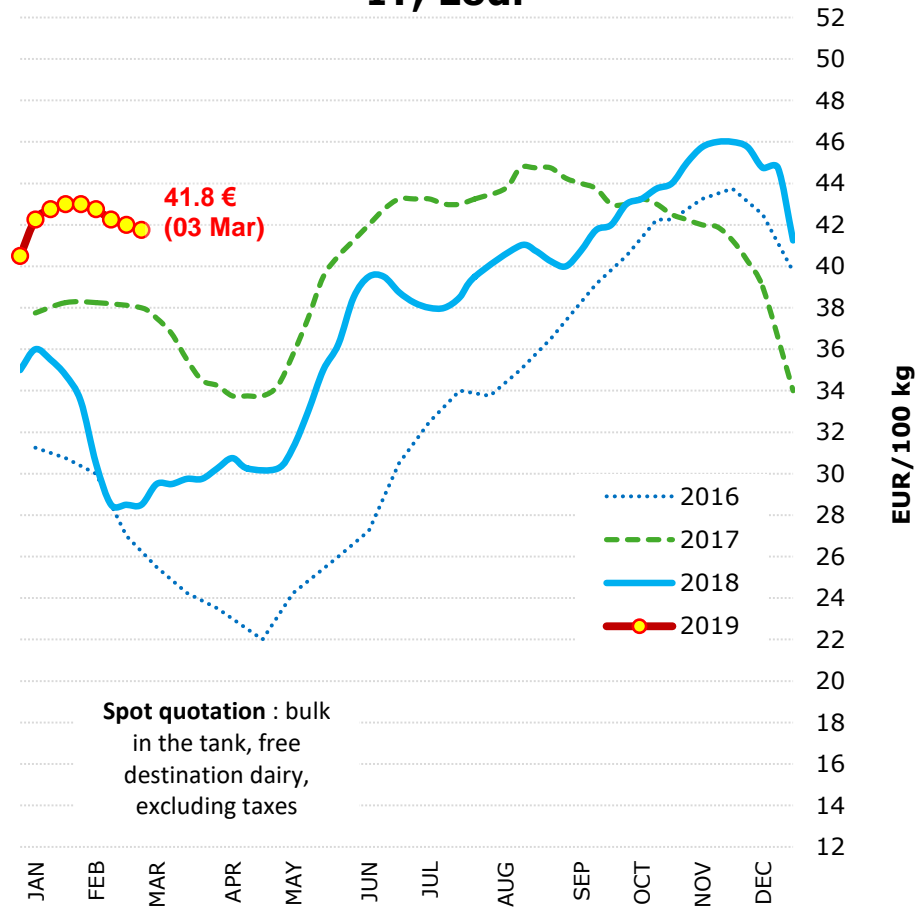

**WEEKLY Milk Spot Prices**  
- IT, Lodi -

Source : Clal.it

**WEEKLY Milk Spot Prices**  
- NL -

Source : Clal.it

# MONTHLY Milk Spot Prices (NL and IT)

Source : Clal.it

Last update: 05.03.2019